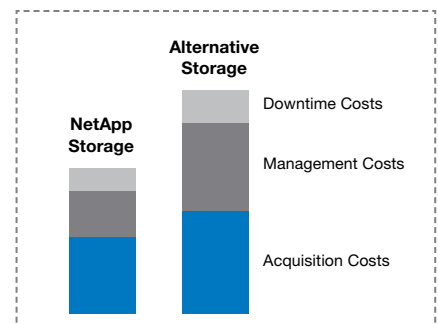

When your business data and applications grow, our systems are ready for expansion. You can protect your existing investments in storage and staff expertise with our easy performance and capacity upgrade paths.

ENABLE YOUR SUCCESS

When you partner with our Professional Services and Global Support teams, you gain access to our extensive storage expertise, innovative technologies, and best practices. You can accelerate the return on your infrastructure investments and ensure that you get the most business benefit from them. We respond quickly to your problems, no matter where in the world they occur, and with one of the most flexible support programs in the industry, you always get just the support you need for your unique IT and business requirements.

FAS3000 SERIES OVERVIEW

BACKUP AND RECOVERY NEED	FAS3020	FAS3040	FAS3070
Maximum raw capacity	84TB	336TB	504TB
Maximum disk drives (FC, SATA, or mix)	168	336	504
Controller architecture	32-bit	64-bit	64-bit
Cache memory	4GB	8GB	16GB
Maximum Fibre Channel ports	20	32	32
Maximum Ethernet ports	24	32	32
Storage protocols	FCP, iSCSI, NFS, CIFS	FCP, iSCSI, NFS, CIFS	FCP, NFS, CIFS, iSCSI

Notes:

1. Specifications listed here are for active-active, dual-controller configurations.
2. Maximum ports specification combines integrated ports with I/O expansion cards.
3. FAS3000 systems support both 2Gbps and 4Gbps Fibre Channel interface ports.

Figure 1) Proven lower TCO.

Studies by Mercer Management Consulting show that the total cost of ownership for NetApp storage systems is substantially lower than that of storage from other major vendors. Read the full reports at www.netapp.com/tco.

NetApp creates innovative storage and data management solutions that help you accelerate business breakthroughs and achieve outstanding cost efficiency. Discover our passion for helping companies around the world go further, faster at NetApp.com.

www.netapp.com